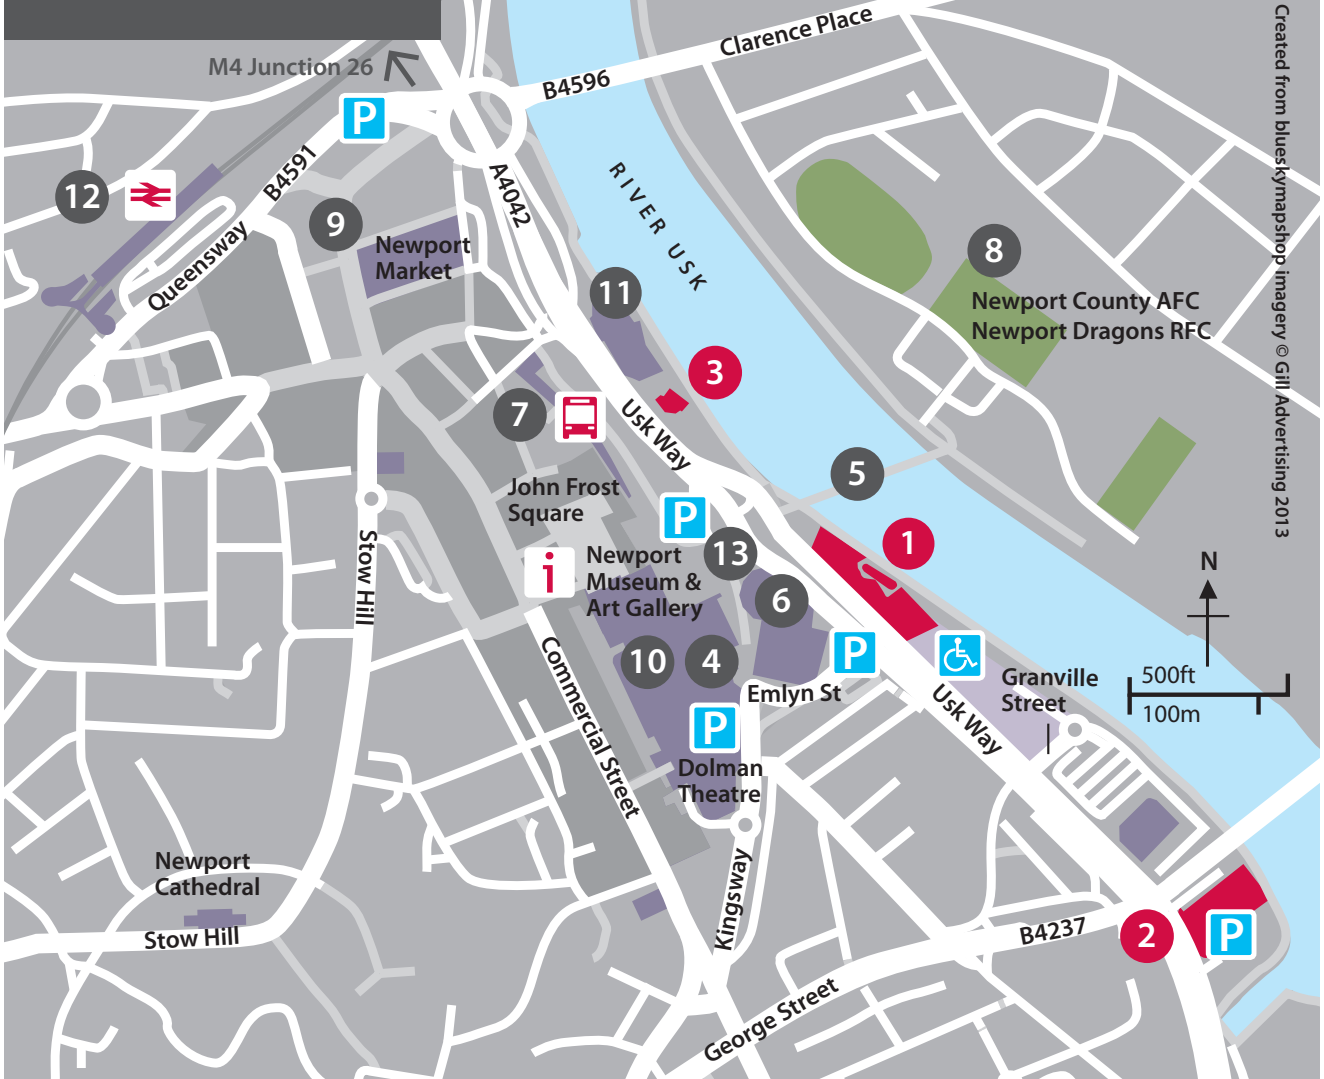

Newport City Centre Canol Dinas Casnewydd

Created from blueskymapshop imagery © Gill Advertising 2013

- 1. Newport City Campus
Campws Dinas Casnewydd
- 2. CLV, Halls of Residence
Neuaddau Preswyl, CLV
- 3. Alacrity House
Tŷ Alacrity
- 4. Kingsway Car Park
Maes Parcio Kingsway
- 5. Newport City Footbridge
Pont Droed Dinas Casnewydd
- 6. Newport Centre
Canolfan Casnewydd

- 7. Newport Bus Station
Gorsaf Fysiau Casnewydd
- 8. Rodney Parade
- 9. The Business Loft
Y Llofft Busnes
- 10. Kingsway Shopping Centre
Canolfan Siopa Kingsway
- 11. Riverfront Theatre
Theatr Glan yr Afon
- 12. Newport Train Station
Gorsaf Rheilffordd Casnewydd
- 13. Friars Walk
Friars Walk

-  Railway Station
Gorsaf Rheilffordd
-  Parking
Parcio
-  Disabled Parking
Parcio i'r Anabl
-  Bus Station
Gorsaf Fysiau
-  Tourist Information
Gwybodaeth i Ymwelwyr