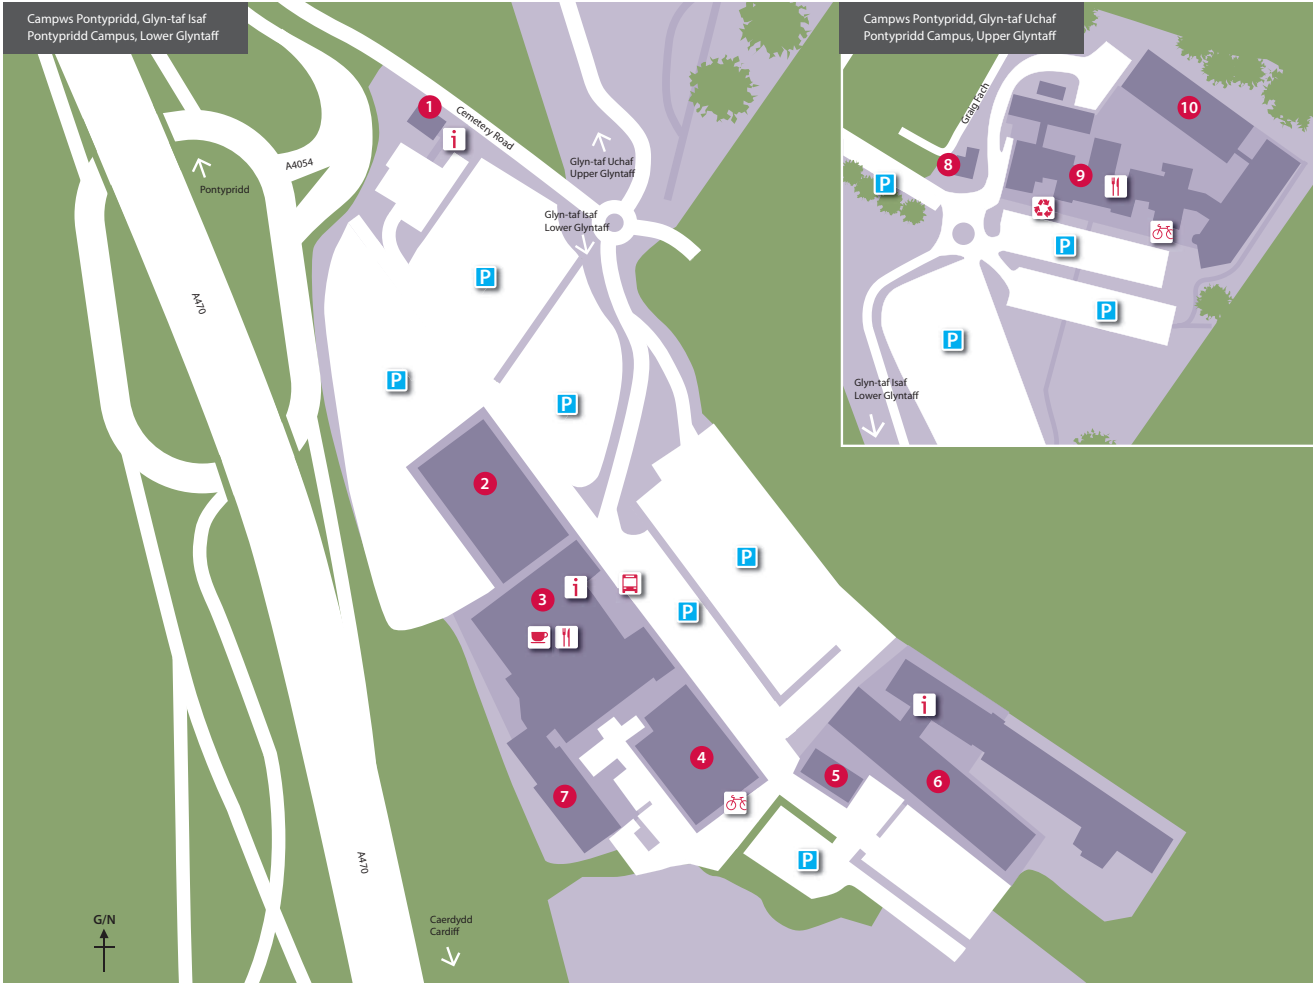

Campws Pontypridd, Glyn-taf Pontypridd Campus, Glyntaff

Glyn-taf Isaf Lower Glyntaff

1. Derbynfa/Adeilad Diogelwch
Reception/Security Lodge
2. Siediau Tramiâu
Tramsheds
3. Adeilad Elaine Morgan
Elaine Morgan Building
4. Llyfrgell
Library
Ardal Gyngchori
Advice Zone
5. Sefydliad Iechyd a Gofal Cymdeithasol Cymru
Welsh Institute for Health and Social Care
6. Adeilad Aneurin Bevan
Aneurin Bevan Building
7. Sefydliad y Teulu
The Family Institute

Glyn-taf Uchaf Upper Glyntaff

8. Adeilad yr Athro Bernard Knight
Professor Bernard Knight Building
9. Adeilad Alfred Russel Wallace
Alfred Russel Wallace Building
10. Adeilad George Knox
George Knox Building

-  Pwynt Gwybodaeth
Information Point
-  Parcio
Parking
-  Arhosfan Bysiau
Bus Stop
-  Rac Beiciau
Bike Rack
-  Pwynt Ailgylchu
Recycling Point
-  Siop Coffi
Coffee Shop
-  Lleoedd i Fwyta
Places to Eat
-  Llwybrau i Gerddwyr
Pedestrian Routes