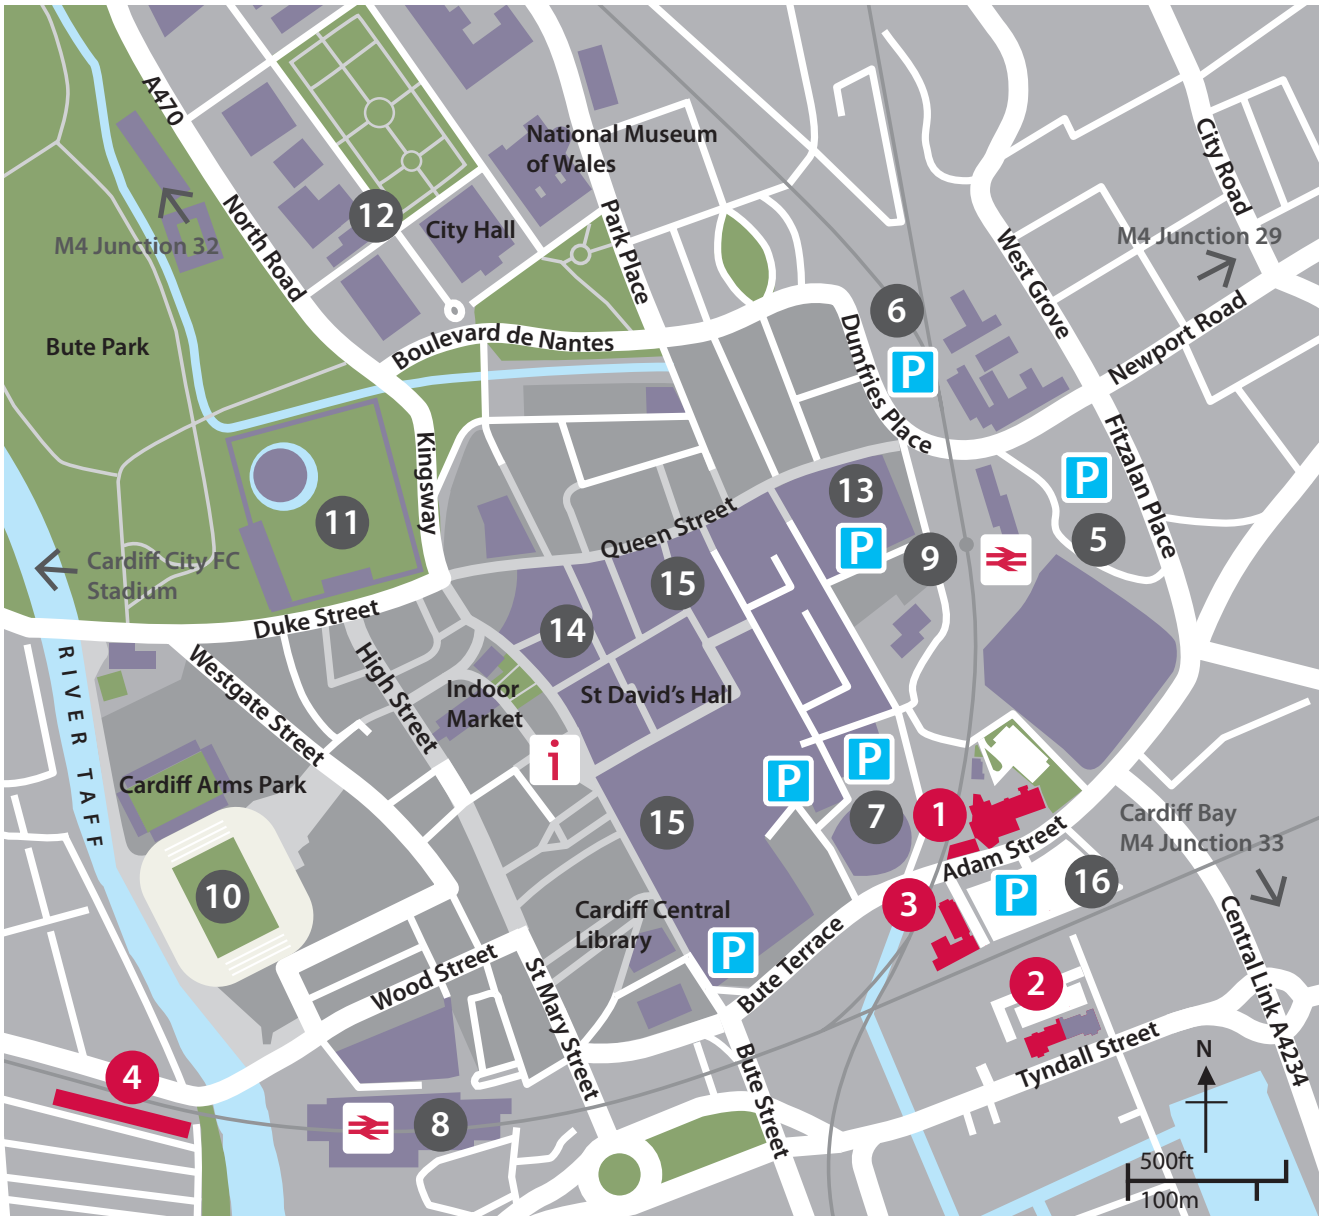

# Canol Dinas Caerdydd Cardiff City Centre

## Canol Dinas Caerdydd Cardiff City Centre

1. Adeilad yr ATRiuM  
ATRIUM Building
2. Tŷ Atlantic  
Atlantic House
3. Neuaddau Preswyl, Pont Liberty  
Liberty Bridge, Halls of Residence
4. Neuaddau Preswyl, Parc Liberty  
Liberty Park, Halls of Residence
5. Maes Parcïo Heol Knox  
Knox Road Car Park
6. Maes Parcïo Plas Dumfries  
Dumfries Place Car Park
7. Arena Motorpoint Caerdydd  
Cardiff Motorpoint Arena

8. Gorsaf Caerdydd Canolog  
Cardiff Central Station
9. Gorsaf Heol y Frenhines  
Queen Street Station
10. Stadiwm Principality  
Principality Stadium
11. Castell Caerdydd  
Cardiff Castle
12. Parc Cathays  
Cathays Park
13. Canolfan Siopa'r Capitol  
Capitol Shopping Centre
14. Arcêd y Frenhines  
Queen's Arcade
15. Canolfan Siopa Dewi Sant  
St David's Shopping Centre
16. Maes Parcïo Stryd Adam  
Adam Street Car Park

-  Gorsaf Rheilffordd  
Railway Station
-  Parcïo  
Parking
-  Gwybodaeth i Ymwelwyr  
Tourist Information