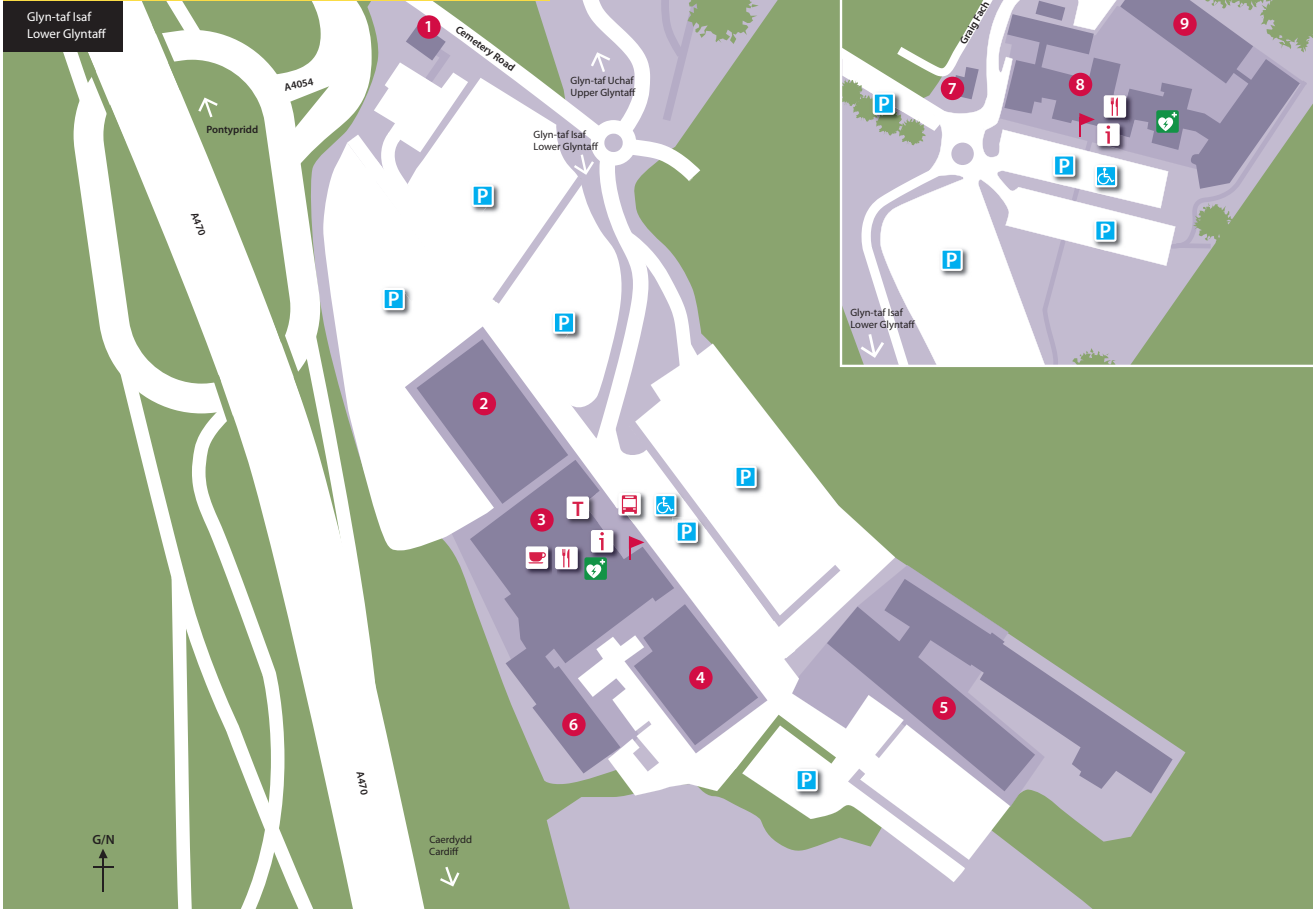

MAP PDC GLYN-TAF USW GLYNTAFF MAP

Glyn-taf Isaf
Lower Glyntaff

Glyn-taf Isaf Lower Glyntaff

1. Derbynfa/Adeilad Diogelwch
Reception/Security Lodge
2. Siediau Tramiau
Tramsheds
3. Adeilad Elaine Morgan
Elaine Morgan Building
4. Llyfrgell
Library
5. Adeilad Aneurin Bevan
Aneurin Bevan Building
6. Clinig Dadansoddi Ymddygiad
Behavioural Analysis Clinic

Glyn-taf Uchaf Upper Glyntaff

7. Adeilad yr Athro Bernard Knight
Professor Bernard Knight Building
8. Adeilad Alfred Russel Wallace
Alfred Russel Wallace Building
9. Adeilad George Knox
George Knox Building

-  Cofrestru
Registration
-  Pwynt Gwybodaeth
Information Point
-  Parcio Diwrnod Agored
Open Day Parking
-  Parcio i'r Anabl
Disabled Parking
-  Arhosfan Bysiau
Bus Stop
-  Siop Coffi
Coffee Shop
-  Lleoedd i Fwyta
Places to Eat
-  Llwybrau i Gerddwyr
Pedestrian Routes
-  Teithiau
Tours
-  Diffibriliwr allanol
awtomataidd (AED)
Automated external
defibrillator (AED)