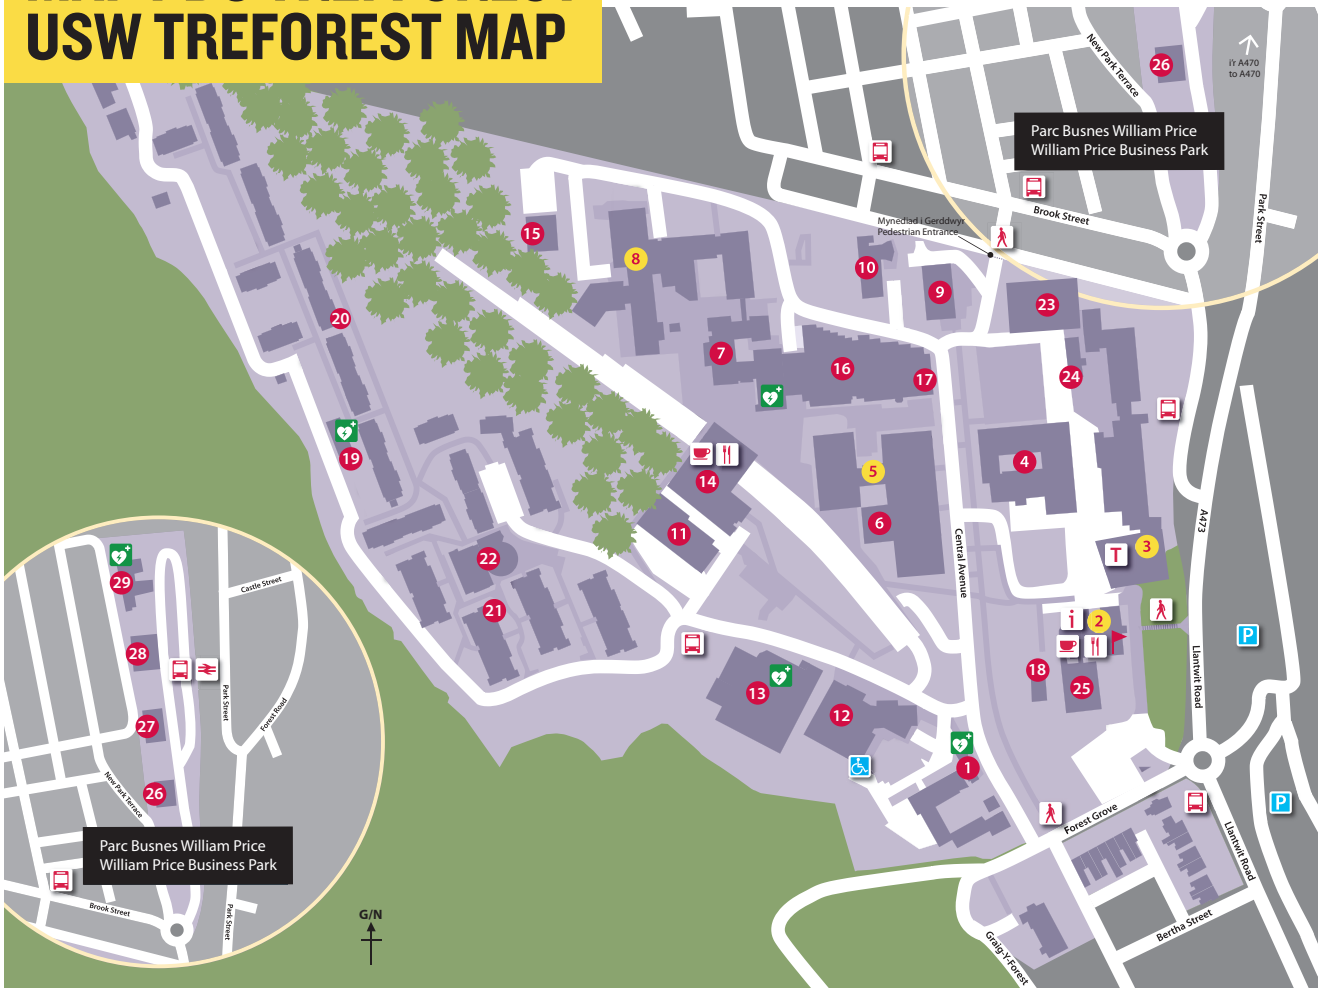

MAP PDC TREFFOREST USW TREFOREST MAP

Campws Trefforest Trefforest Campus

1. Prif Borthdy a'r Brif Dderbynfa
Gatehouse and Main Reception
2. Tŷ Crawshay
3. Brecon
4. Datblygiad Newydd
New Development
5. Glynneath
6. Canolfan Awyrodod
Aerospace Centre
7. Hirwaun
Canolfan Iechyd
Health Centre
Parth Rhyngwladol
International Zone
8. Johnstown
9. Ferndale
10. Y Tŷ Cwrdd (Y Gaplaniaeth)
The Meeting House (Chaplaincy)
11. Canolfan Gynadledda
Conference Centre
12. Undeb y Myfyrwyr a'r Siop
Students' Union and Shop
13. ParthFfit PDC
USW FitZone
14. Cwrt Bwyd Stilts
Stilts Food Court
15. Gwasanaethau Gofal Plant
Childcare Services

-  Registration
Cofrestru
-  Pwynt Gwybodaeth
Information Point
-  Parcio Diwrnod Agored
Open Day Parking
-  Parcio i'r Anabl
Disabled Parking
-  Arhosfan Bysiau
Bus Stop
-  Siop Coffi
Coffee Shop
-  Lleoedd i Fwyta
Places to Eat
-  Llwybrau i Gerddwyr
Pedestrian Routes
-  Teithiau
Tours
-  Mynedfa Cerddwyr
Pedestrian Entrance
-  Gorsaf Tren
Train Station
-  Diffibriliwr allanol
awtomataidd (AED)
Automated external
defibrillator (AED)